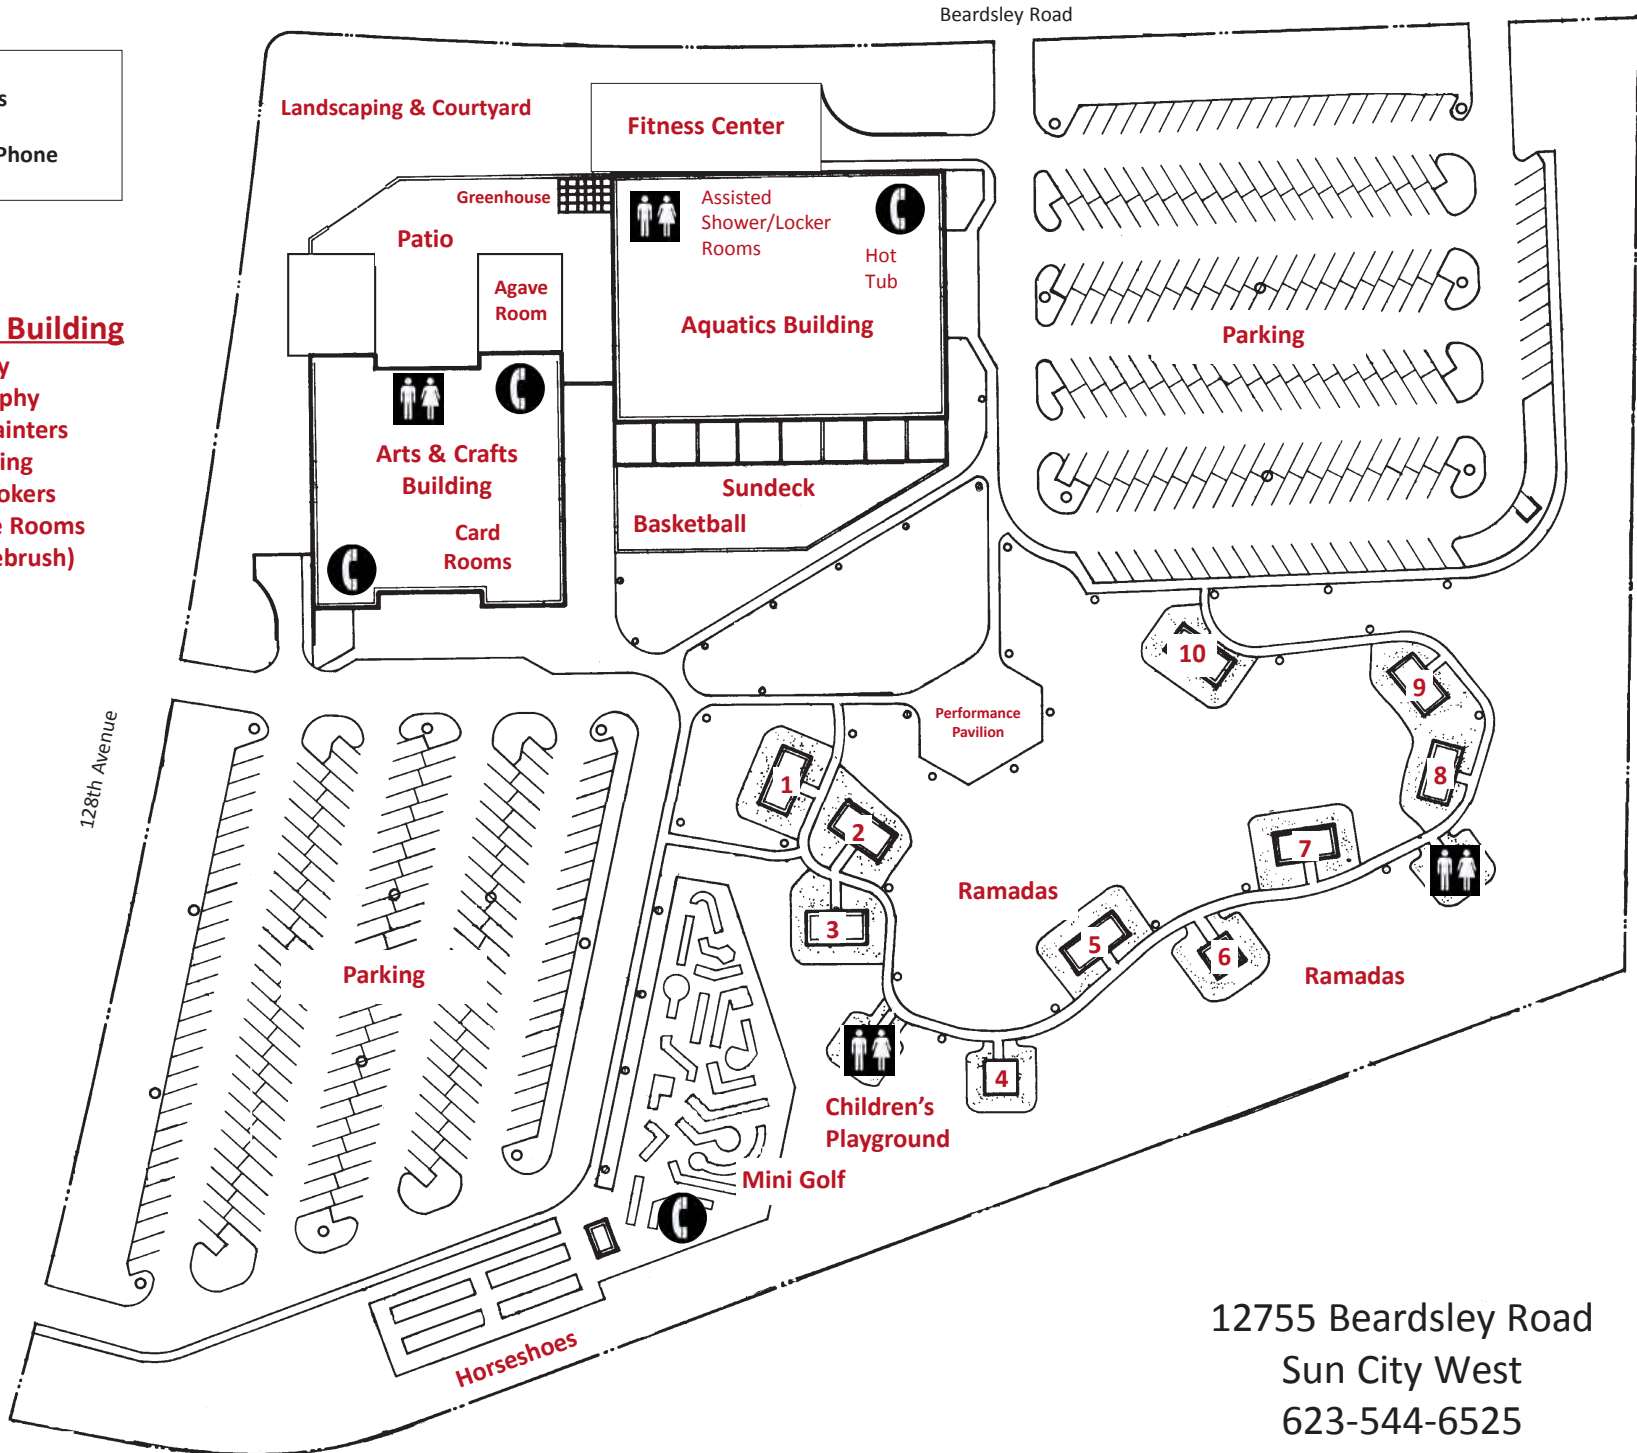

Beardsley Recreation Center

 Restrooms
 Courtesy Phone

Arts & Crafts Building

- Pottery
- Photography
- Porcelain Painters
- Rosemaling
- Copper Cookers
- Multipurpose Rooms (Agave, Sagebrush)

Ramada Capacity

Ramada	Capacity
#1	48
#2	48
#3	48
#4	32
#5	48
#6	32
#7	80
#8	48
#9	48
#10	48

12755 Beardsley Road
 Sun City West
 623-544-6525